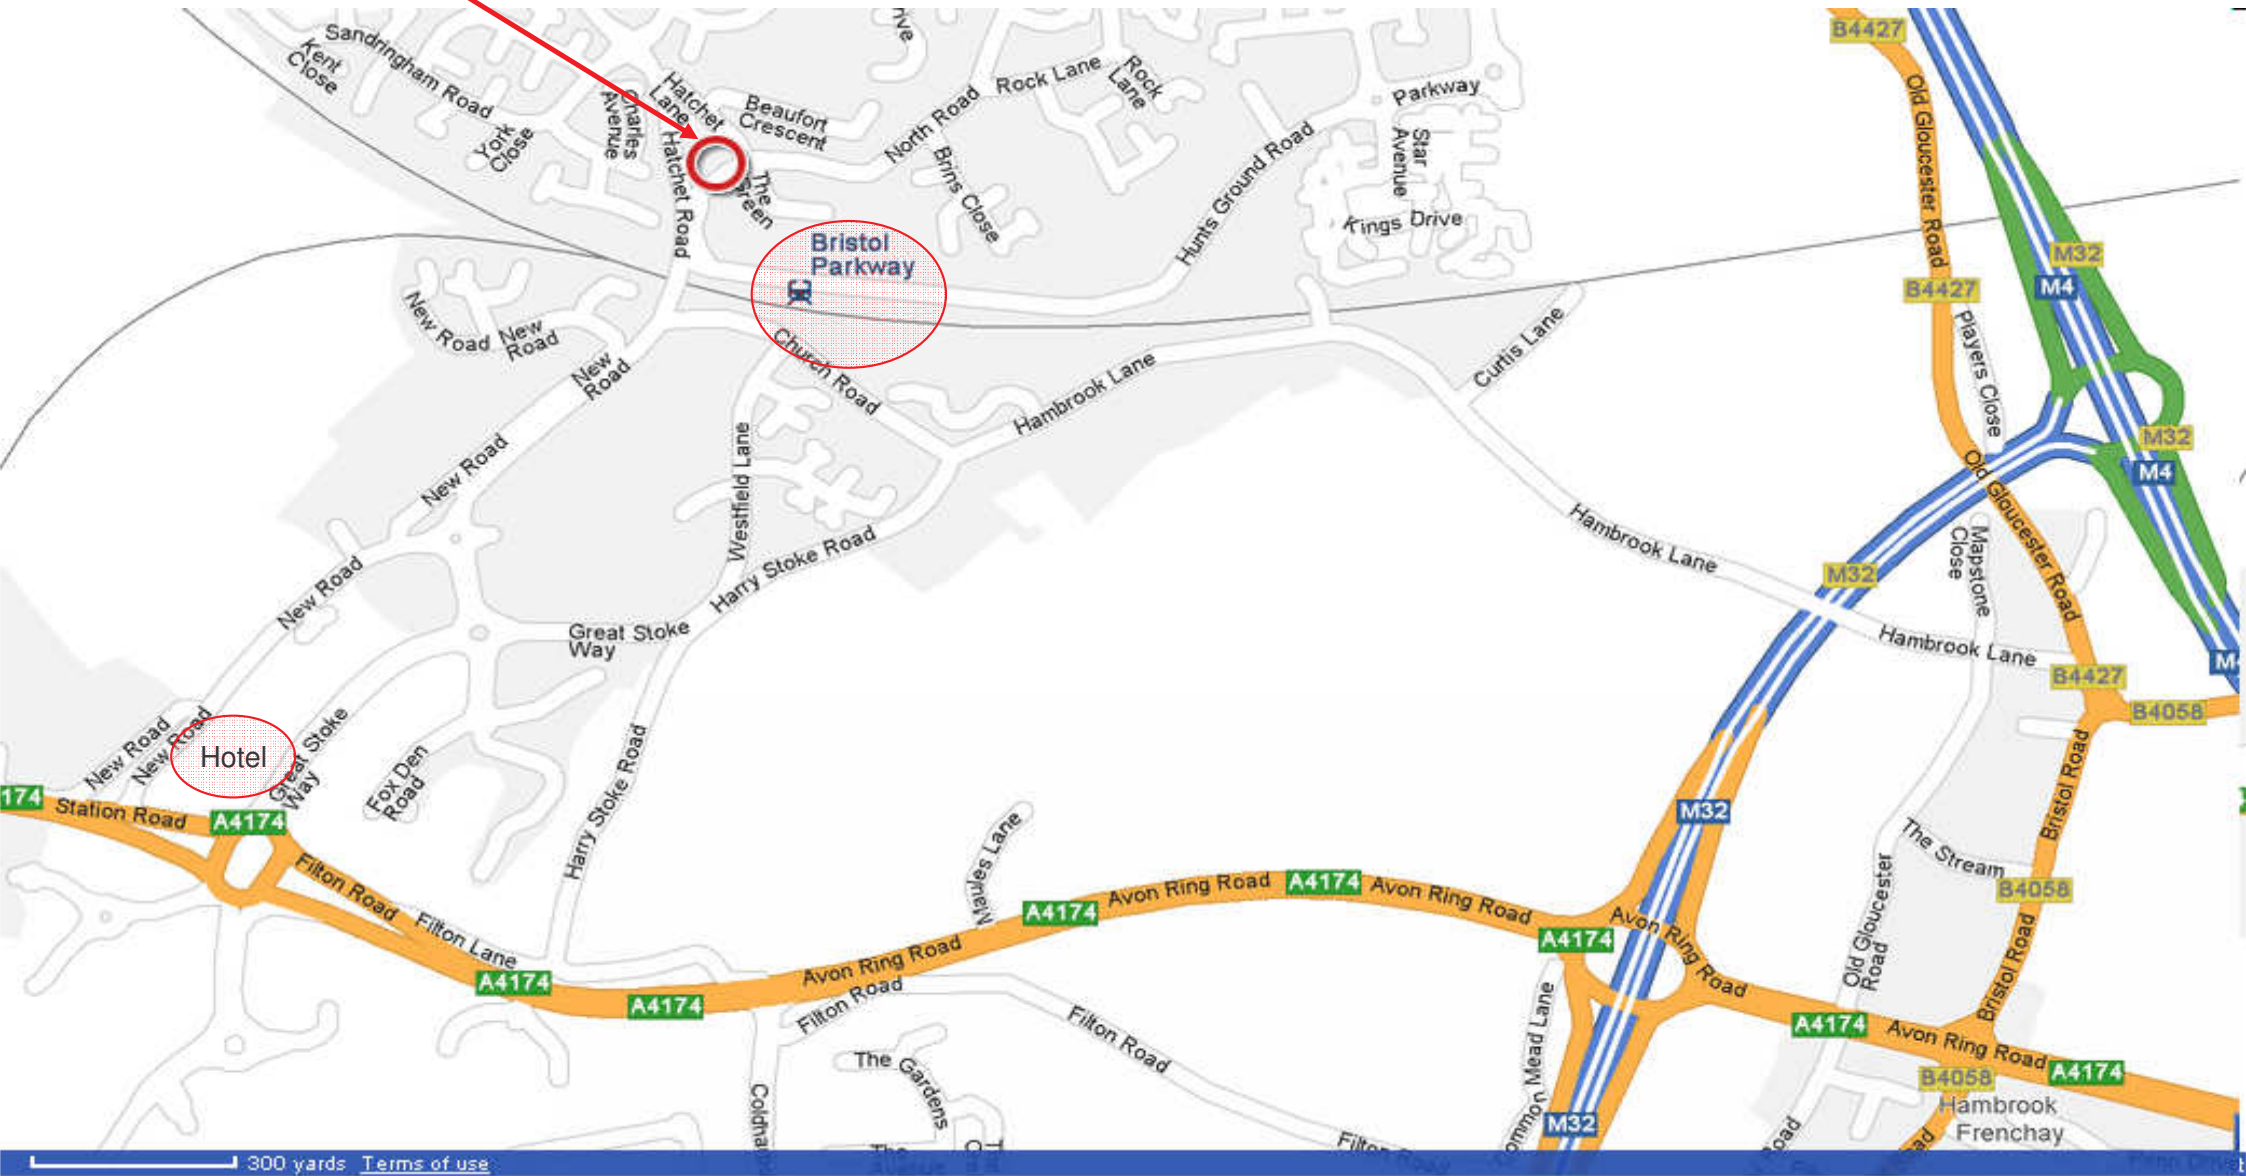

Beaufort Arms, Stoke Gifford

Large car park and open air (garden) seating at rear

“Our”
area

Front
Door

Covered area suitable for under 14s

Doors also to "our" area that can be opened for access

"Our" area

Front Door

Covered area suitable for under 14s

Doors to “our” area that can be opened for access

The Beaufort Arms

The Beaufort Arms

Bristol Parkway

Hotel